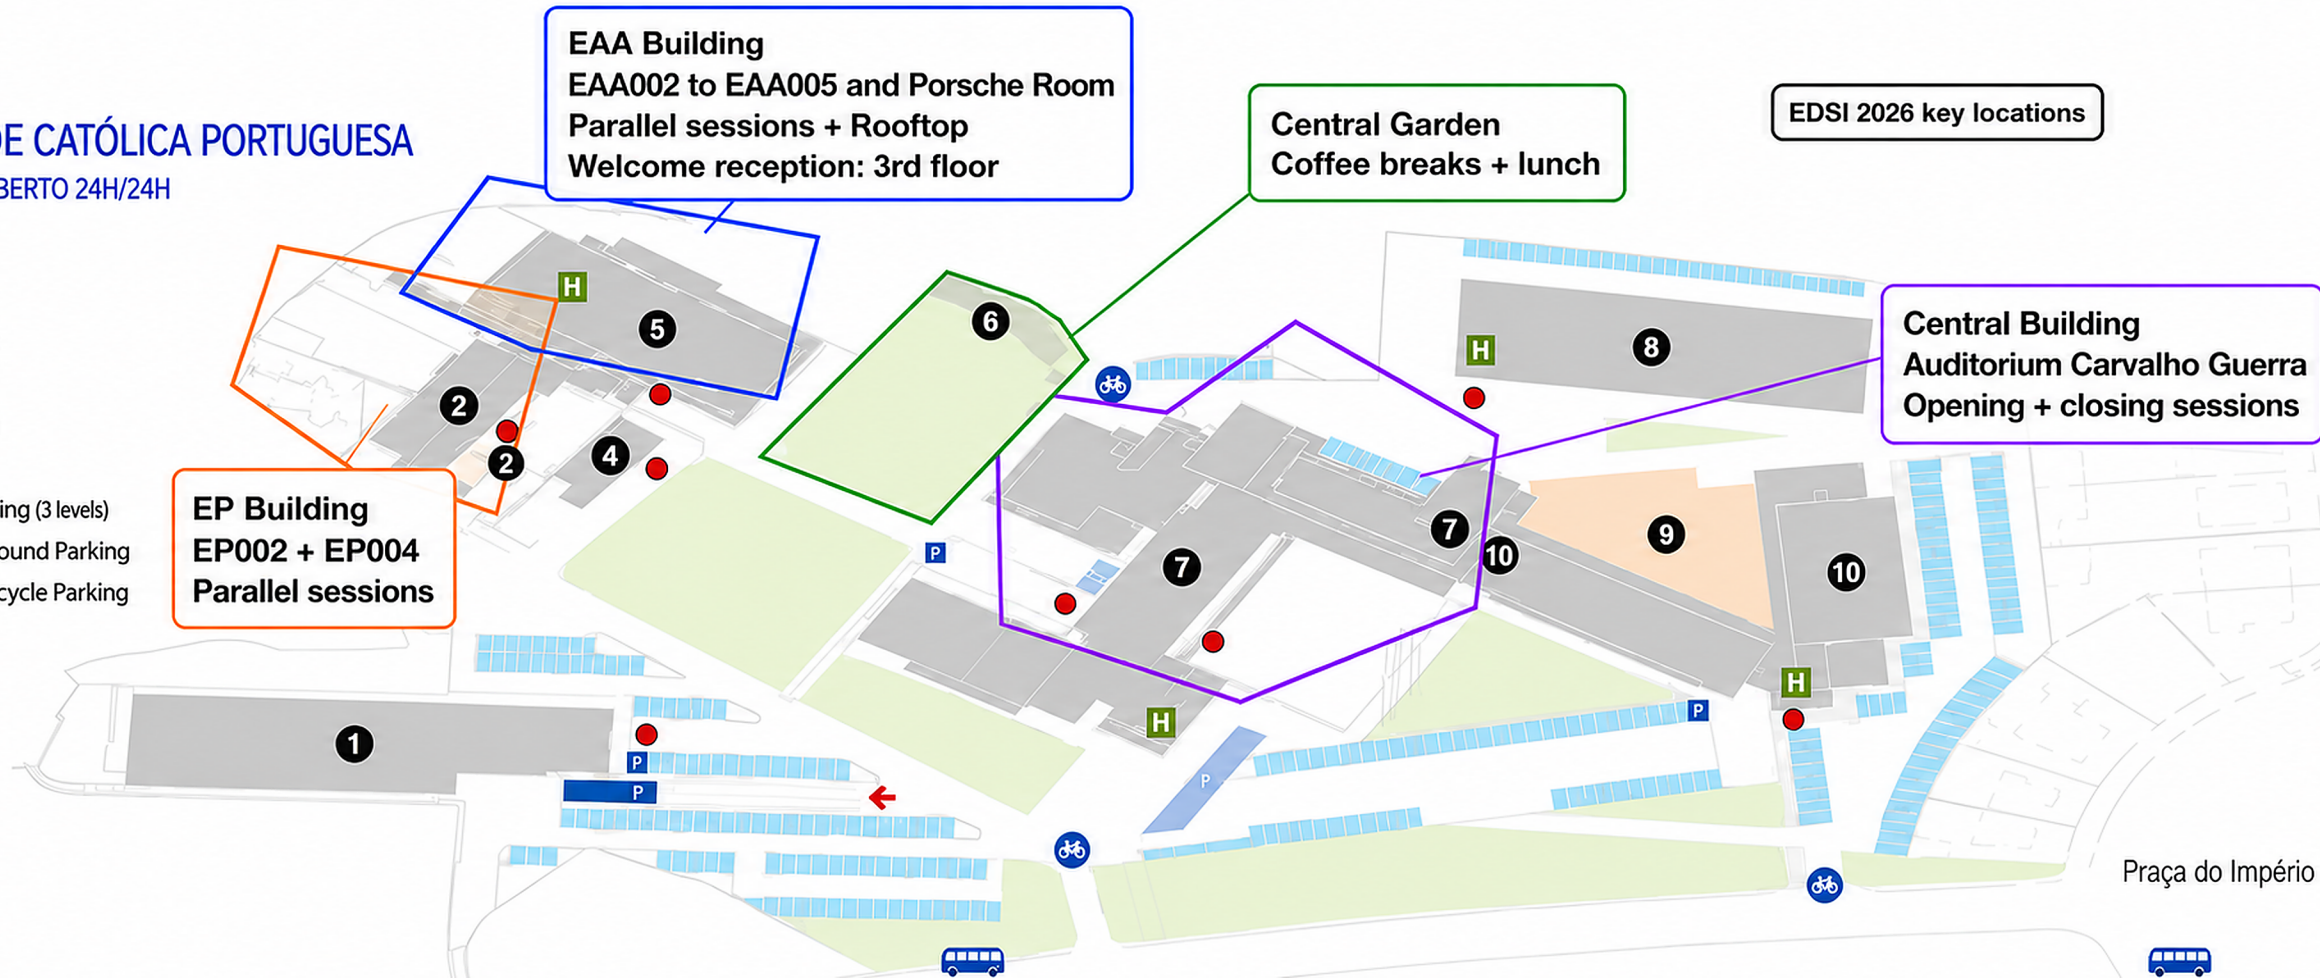

UNIVERSIDADE CATÓLICA PORTUGUESA

CAMPUS PORTO - ABERTO 24H/24H

LEGEND

-  Building Entrance
-  Dining Area
-  Reserved Parking
-  Parking Spaces
-  Underground Parking (3 levels)
-  Access to Underground Parking
-  Bicycle and Motorcycle Parking
-  800 100 115

EDSI 2026 key locations

EP Building
EP002 + EP004
Parallel sessions

EAA Building
EAA002 to EAA005 and Porsche Room
Parallel sessions + Rooftop
Welcome reception: 3rd floor

Central Garden
Coffee breaks + lunch

Central Building
Auditorium Carvalho Guerra
Opening + closing sessions

Praça do Império